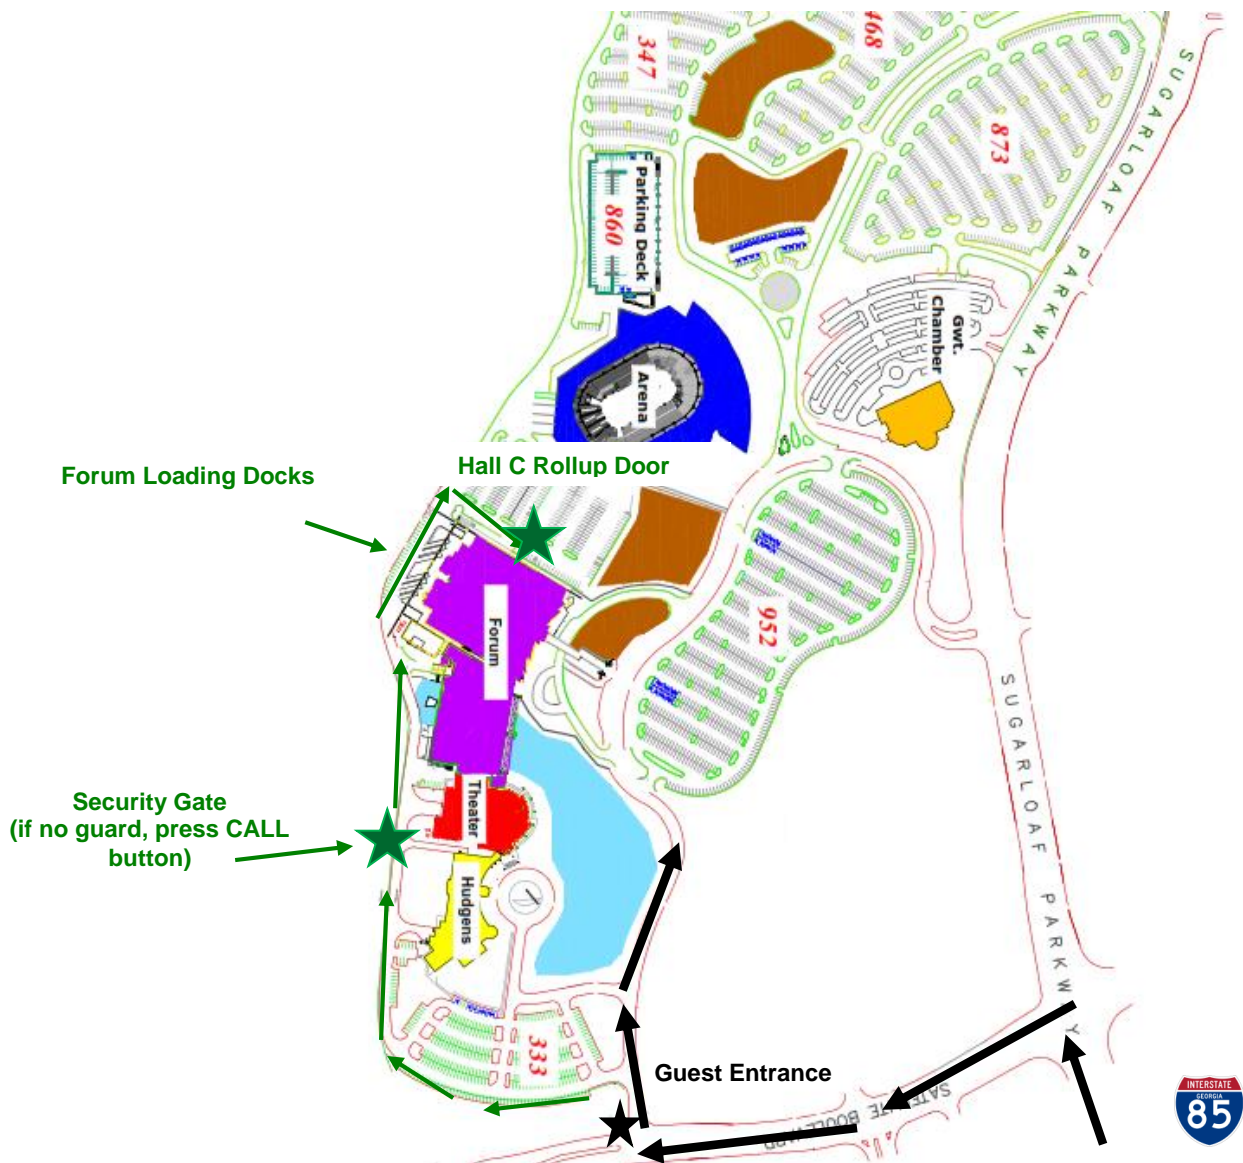

# Infinite Energy CENTER

## Infinite Energy Center Site Map Vendors and Guests Entrance from Satellite Blvd

***For convenient access to your parking area, please use the Satellite Blvd. entrance.***

*For all Vendors/Exhibitors – please follow the green arrows to the loading area to unload. Unloading through the front of the building is not allowed. Thank you for your corporation.  
**Security phone # 770.813.7540***